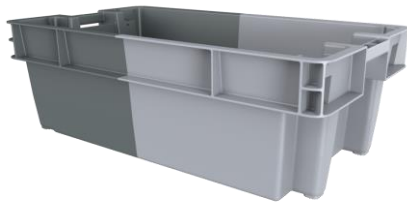

Schoeller Allibert

Fish Box 800x450x270 - Solid, OHH

Item: 9700000 

This solid 180° stack/nest container is ideal for storing fresh fish. This product is part of an extensive range: 180° Stack Nest boxes ranges include 5 footprints compatible with Euro Pallets. Solid or ventilated, with closed or open handles. They are ideal for multiple end uses. With 50% to 75% nesting ratio, they optimize reverse logistics costs.

Specifications

External (LxWxH):	800 mm x 450 mm x 270 mm
Internal (LxWxH):	620 mm x 370 mm x 230 mm
Weight:	3.68 kg
Volume:	60 L
Max. Individual Load capacity:	20 kg
Max.Static load on bottom container in a stack:	200 kg

9696001 - Fish box 800x450x270 - Solid, OHH, base with drain holes (4)

9475029 - Fish box 800x450x190 - Solid, base with drain holes

Related Products

Nesting ratio (%):	69 %
Incremental stack height:	240 mm
Base type:	Solid
Wall type:	Solid
Handles short side:	Open
Suitable for automatic handling:	Yes
RFID option:	Yes
Material:	HDPE

Temperature range:	-10 °C to 40 °C
Fire retardant:	No

Feature and Benefits

- Strong smooth base and walls - Designed for automated food industry processes and logistics
- Bi-colour design - Enable both operators and automated equipment to detect stack or nest position, speed handling and avoid damage to content- Easy Customisation - Large identification area on the top rim
- Easy cleaning - Smooth internal and external surfaces suitable for hygienic food handling
- Reduce reverse logistics costs - Up to 72% nesting ratio
- Food approved and suitable for cold areas. - Product made out of high performance EFSA approved, freezer grade plastic